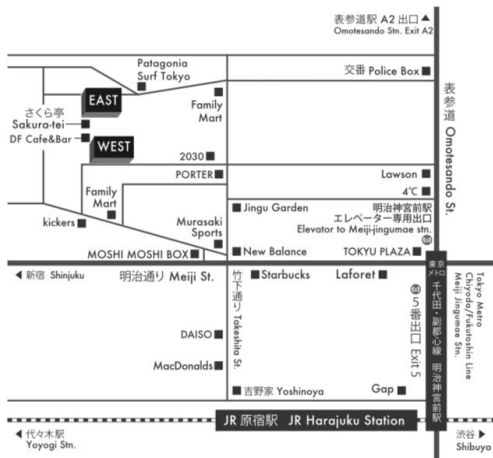

I'M LOOKING FOR SEEING YOU THERE

AT DESIGN FESTA GALLERY WEST 1-C

3-20-2 Jingu-Mae, Shibuya, Tokyo

Gallery hours: 11AM - 20PM daily

<https://behealthy-witharts.com>